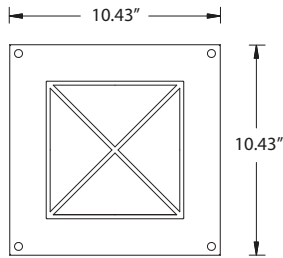

Physical Data

Trim: 10.43"

Weight: 5.9 lbs

Lamp

20w - 800lm - White - LED ☉

LED Color (Please Specify)

W30 - 3000K
 W40 - 4000K

Voltage (Please Specify)

EMR - Remote Battery Pack

SCE - Surface Conduit Entry - 1/2" 3/4"

Ordering Example : UCL - 30285 - White-20w - W30 - 120v - Options

PROJECT: _____ DATE: _____

TYPE: _____ QUANTITY: _____ NOTE: _____

Ligman Lighting USA reserves the right to change specifications without prior notice, please contact factory for latest information. Due to the continual improvements in LED technology data and components may change without notice.