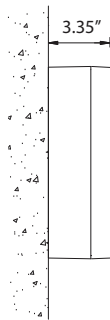

Ordering Example : UCL - 30285 - White-20w - W30 - 120v - Options

PROJECT: _____ DATE: _____

TYPE: _____ QUANTITY: _____ NOTE: _____

Ligman Lighting USA reserves the right to change specifications without prior notice, please contact factory for latest information. Due to the continual improvements in LED technology data and components may change without notice.