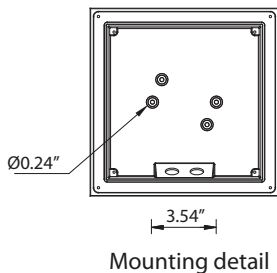

Physical Data

Trim: 10.43"

Weight: 5.9 lbs

Lamp

20w - 800lm - White - LED ☉

LED Color (Please Specify)

W30 - 3000K
 W40 - 4000K

Voltage (Please Specify)

EMR - Remote Battery Pack

SCE - Surface Conduit Entry - 1/2" 3/4"

Ordering Example : UCL - 30285 - White-20w - W30 - 120v - Options

PROJECT: _____ DATE: _____

TYPE: _____ QUANTITY: _____ NOTE: _____

Ligman Lighting USA reserves the right to change specifications without prior notice, please contact factory for latest information. Due to the continual improvements in LED technology data and components may change without notice.