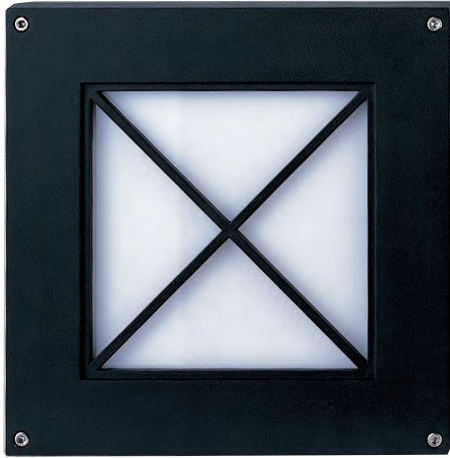

IP65 : Suitable for Wet Locations
 IK09 : Impact Resistant (Vandal Resistant)

UCL-30285

Classic 1 surface mounted luminaire LED

A range of square bulkheads with flat sheet impact resistant polycarbonate diffuser. Ideal for numerous indoor or outdoor applications. The Classic1 can be given a more striking appearance by using the grille frame.

Low copper content corrosion resistant die-cast aluminum frame and body. Stainless steel screws. Durable silicone rubber gasket and impact resistant UV stabilized polycarbonate diffuser. The luminaire is treated with a chemical chromatinized protection before powder coating, ensuring high corrosion resistance. Integral electronic control gear. Mounts over a 3" octagonal junction box and is ADA compliant.

Physical Data

Trim: 10.43"

Weight: 5.9 lbs

Lamp

20w - 800lm - White - LED ☉

LED Color (Please Specify)

W30 - 3000K
 W40 - 4000K

Voltage (Please Specify)

EMR - Remote Battery Pack

SCE - Surface Conduit Entry - 1/2" 3/4"

Ordering Example : UCL - 30285 - White-20w - W30 - 120v - Options

PROJECT: _____ DATE: _____

TYPE: _____ QUANTITY: _____ NOTE: _____

Ligman Lighting USA reserves the right to change specifications without prior notice, please contact factory for latest information. Due to the continual improvements in LED technology data and components may change without notice.